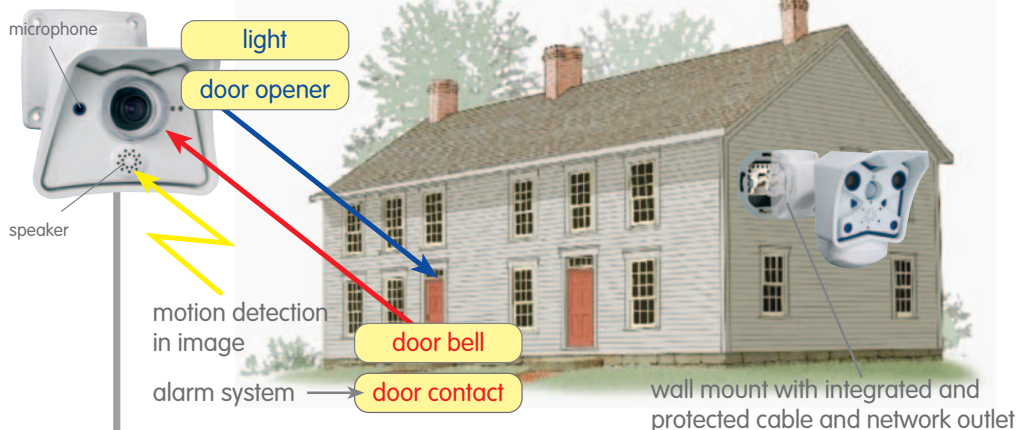

Video motion

multiple windows
precision pixel-based

lip-synchronized audio

Recording

event-ringbuffer
30 cams each 30 F/s

Live viewing

30 cams at 30 F/s
all on one screen

Backlight

safe using CMOS
without mechanical iris

Wall bracket

with cable cover
for RJ45 wall outlet

Robust

no moving parts
fiber glass housing

MOBOTIX IP Camera Technology Integrated IP Telephony and Recording

Camera at the door via IP network

MOBOTIX camera
with I/O interface

Office with several access points

Somewhere in the world

automatic call diversion to
mobile phone by camera itself

All included and done by the MOBOTIX camera itself:

- automatic call triggered by door bell or movement within image
 - automatic call diversion, if nobody answers
 - remote door opener or light switch using the keypad of the phone
- ==> MOBOTIX camera is a VoIP video phone with integrated recording