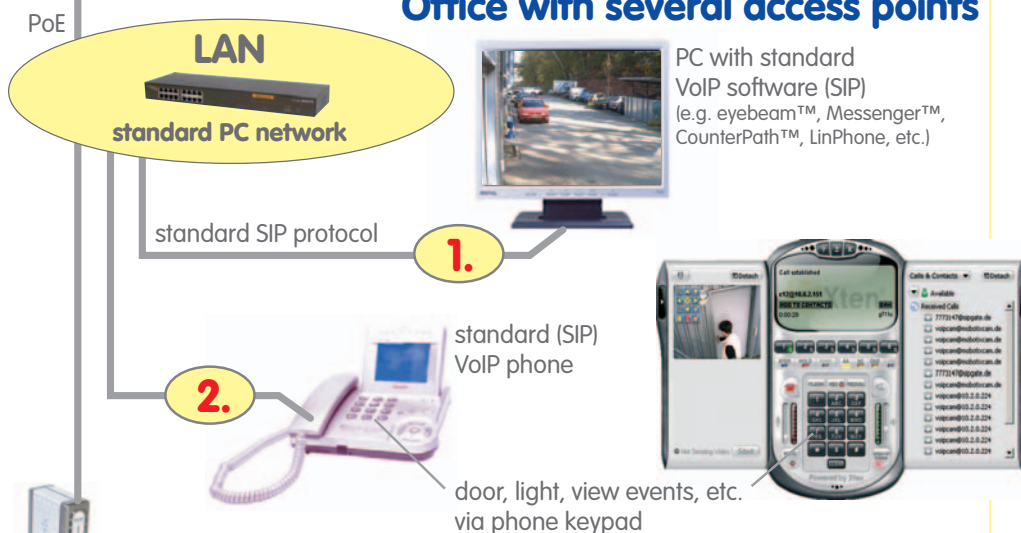

safe using CMOS
without mechanical iris

Wall bracket

with cable cover
for RJ45 wall outlet

Robust

no moving parts
fiber glass housing

MOBOTIX IP Camera Technology Integrated IP Telephony and Recording

Camera at the door via IP network

MOBOTIX camera
with I/O interface

Office with several access points

Somewhere in the world

automatic call diversion to
mobile phone by camera itself

All included and done by the MOBOTIX camera itself:

- automatic call triggered by door bell or movement within image
 - automatic call diversion, if nobody answers
 - remote door opener or light switch using the keypad of the phone
- ==> MOBOTIX camera is a VoIP video phone with integrated recording